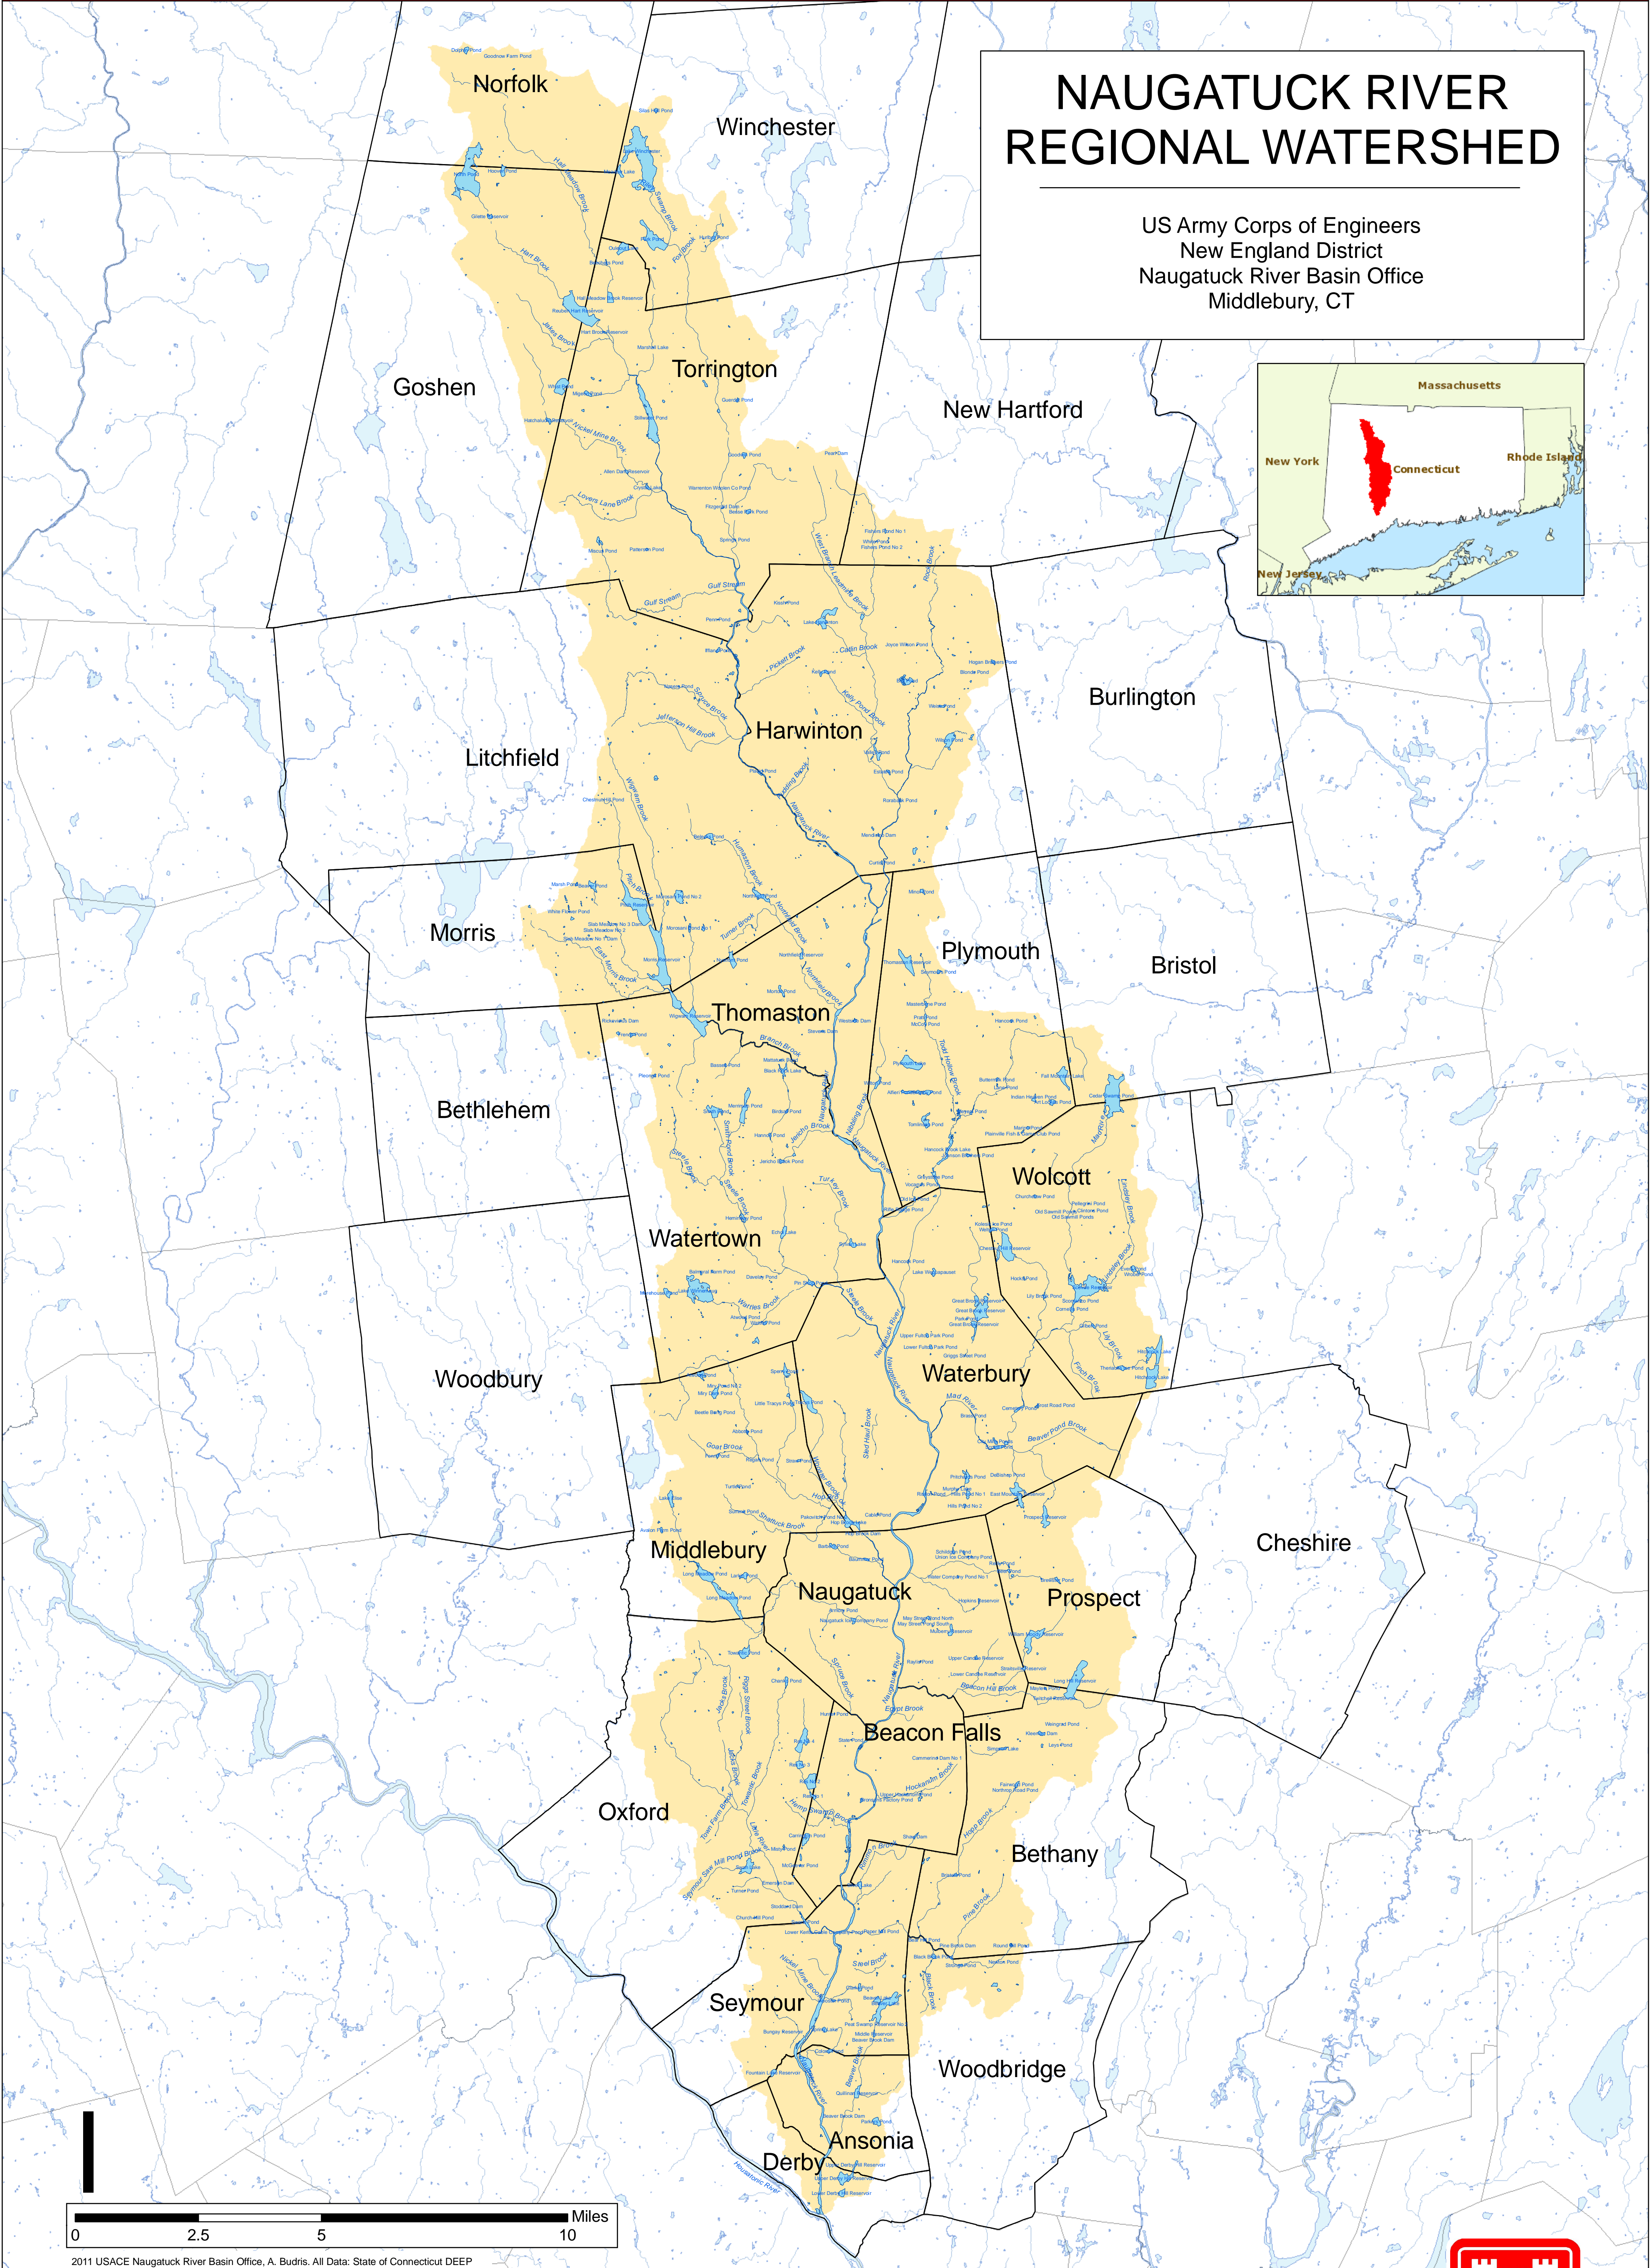

# NAUGATUCK RIVER REGIONAL WATERSHED

US Army Corps of Engineers  
New England District  
Naugatuck River Basin Office  
Middlebury, CT

2011 USACE Naugatuck River Basin Office, A. Budris. All Data: State of Connecticut DEEP